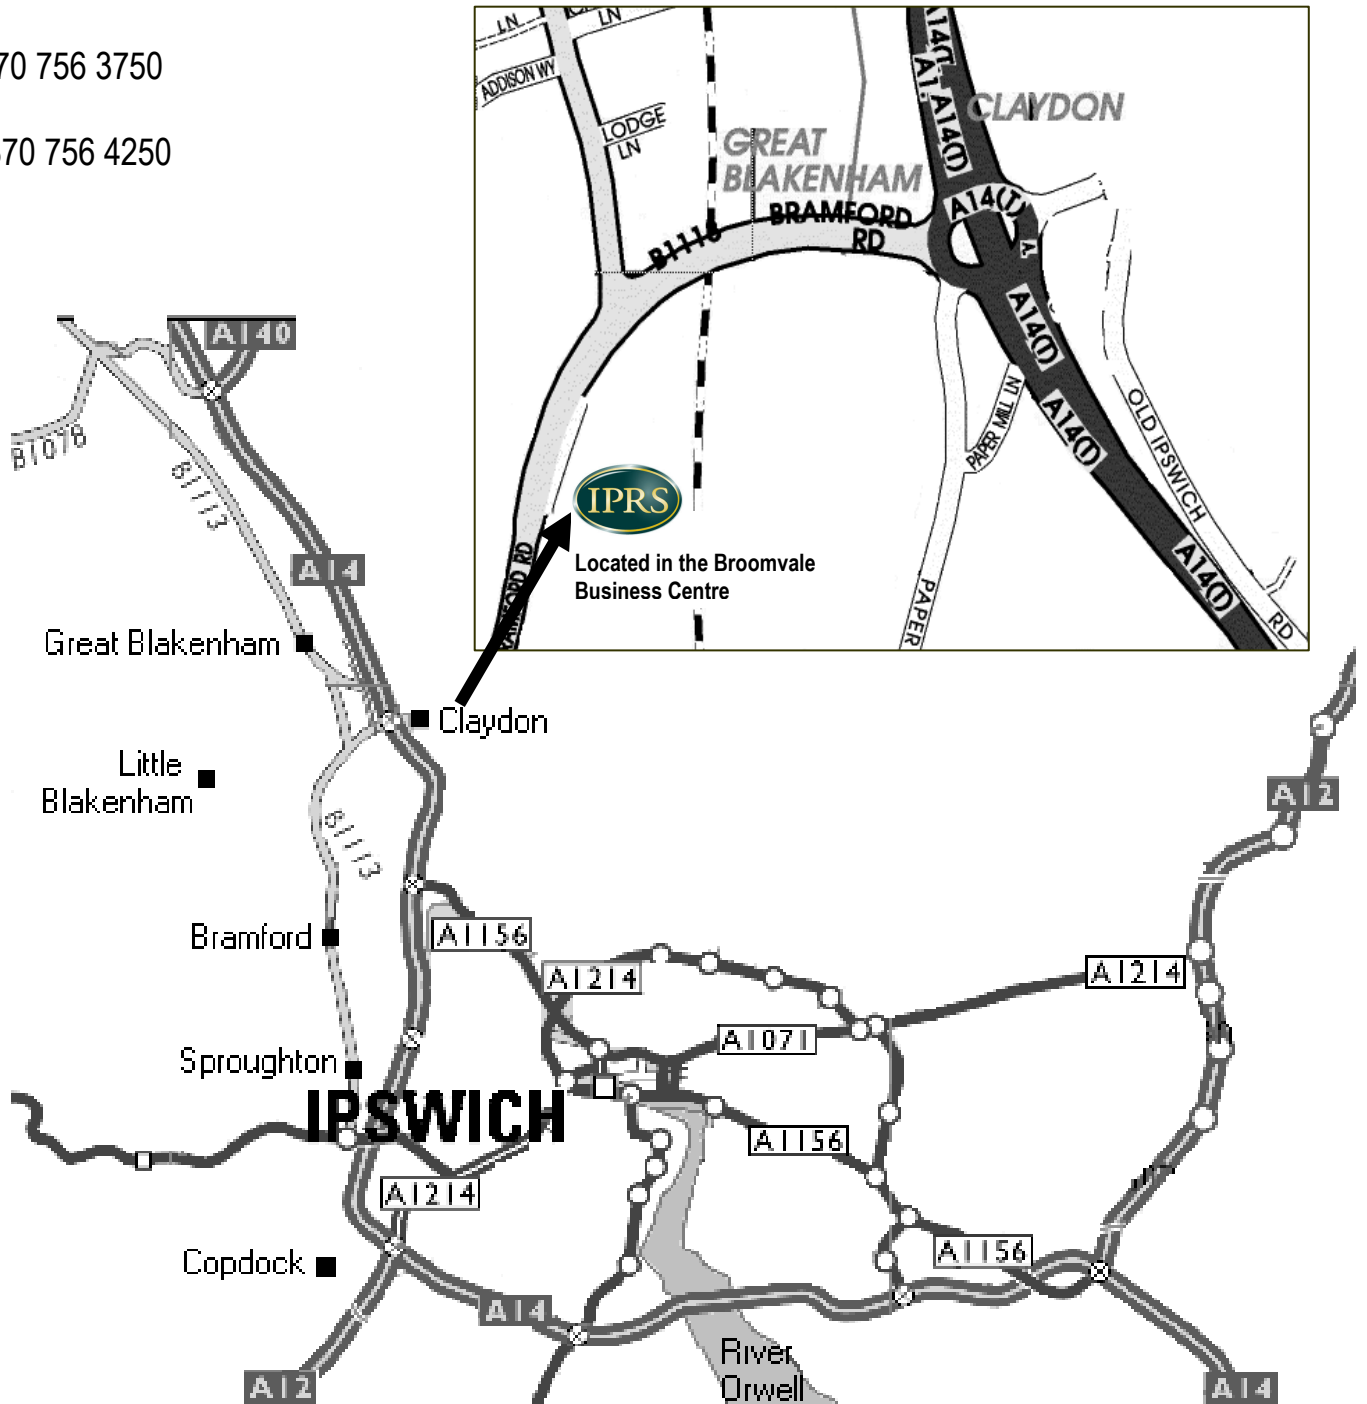

IPRS
Suffolk House
Bramford Road
Little Blakenham
Suffolk
IP8 4JU

Tel: 0870 756 3750

Fax: 0870 756 4250

From the A14 exit at Junction 52
Follow the B1113 towards Bramford and Sproughton for ½ mile.
IPRS is in the Broomvale Business Centre on your left;
which is signposted from the B1113.